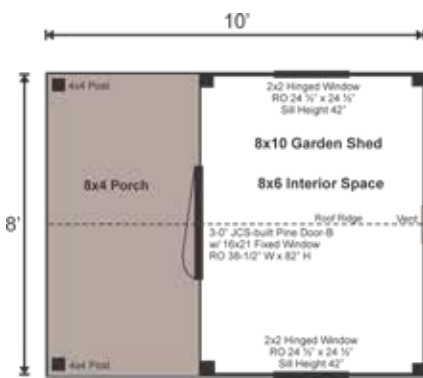

8X10 GARDEN SHED

STORAGE SOLUTIONS

STORAGE SOLUTIONS

8X10 GARDEN SHED FULLY ASSEMBLED

Base Area: 80 sq. ft.
Total Interior Area: 48 sq. ft.
Porch Area: 32 sq. ft.
Recommended Foundation:
4–6" Crushed Gravel
Overall Dimensions: 10'6" H
x 9'2" W x 11'2" D
Estimated Weight: 3400 lbs

Floor System

2 (qty) 4x6x10' Hemlock Skids
2"x6" rough sawn Hemlock
Joists 24" On Center
3/4" CDX Plywood Floor Decking
1" rough sawn Hemlock
Porch Decking
Floor Weight Rating: 25 lbs/sq. ft.

Walls

4"x4" Hemlock Post and
Beam Wall Framing
Wall Height: 82"
Siding: 1" rough sawn
Pine Board & Batten
1" rough sawn Pine Corner, Door
& Window Trim & 2" rough sawn
Pine Fascia & Shadow Trim

Door & Windows:

Door: 1 (qty) 3-0 JCS-built 2" Thick
rough sawn Pine Single Door with
16"x21" Fixed Window, no ramp
Windows: 2 (qty) 2'x2' six-lite
Hinged Barn Sash Window

Additional Features

1 (qty) Wood Louvered Vent