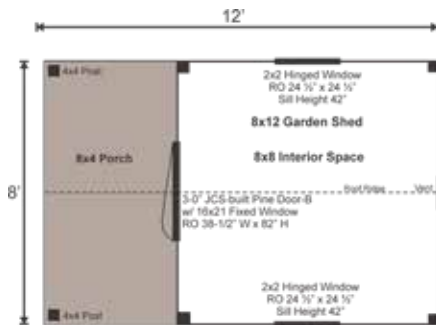

8X12 GARDEN SHED

STORAGE SOLUTIONS

STORAGE SOLUTIONS

8X12 GARDEN SHED FULLY ASSEMBLED

Base Area: 96 sq. ft.
Total Interior Area: 64 sq. ft.
Porch Area: 32 sq. ft.
Recommended Foundation:
4–6" Crushed Gravel
Overall Dimensions: 10'6" H
x 9'2" W x 13'2" D
Estimated Weight: 3500 lbs

Floor System

2 (qty) 4x6x12' Hemlock Skids
2"x6" rough sawn Hemlock
Joists 24" On Center
3/4" CDX Plywood Floor Decking
1" rough sawn Hemlock
Porch Decking
Floor Weight Rating: 25 lbs/sq. ft.

Walls

4"x4" Hemlock Post and
Beam Wall Framing
Wall Height: 82"
Siding: 1" rough sawn
Pine Board & Batten
1" rough sawn Pine Corner, Door
& Window Trim & 2" rough sawn
Pine Fascia & Shadow Trim

Door & Windows:

Door: 1 (qty) 3-0 JCS-built 2" Thick
rough sawn Pine Single Door with
16"x21" Fixed Window, no ramp
Windows: 2 (qty) 2'x2' six-lite
Hinged Barn Sash Window

Additional Features

1 (qty) Wood Louvered Vent