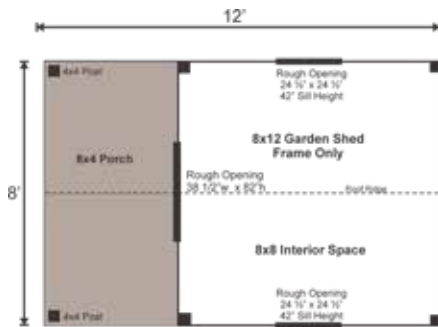

8X12 GARDEN SHED FRAME ONLY PRE-CUT KIT

Base Area: 96 sq. ft.
Total Interior Area: 64 sq. ft.
Porch Area: 32 sq. ft.
Recommended Foundation:
4–6" Crushed Gravel
Overall Dimensions:
10'6"H x 8'W x 12'D
Estimated Weight: 2100 lbs

Floor System

2 (qty) 4x6x12' Hemlock Skids
2"x6" rough sawn Hemlock
Joists 24" On Center

Walls

4"x4" Hemlock Post and
Beam Wall Framing
Wall Height: 82"

The frame only kit includes rough sawn hemlock floor, wall and roof framing, plus hardware and step-by-step DIY building instructions. Note: Pictures may reflect client upgrades and modifications that do not come standard.

Roof

Gable Roof Style
Roof Pitch: 6/12
2"x6" rough sawn Hemlock
Rafters 24" On Center
1"x6" rough sawn Hemlock
Exposed Collar Ties

Rough Openings:

1 (qty) 38-1/2"W x 82"H
Rough Opening for Door
2 (qty) 2'x2' Rough
Openings for Window

Assembly & Logistics Information

Estimated Assembly Time:
Two People: 12 hrs
Estimated Shipping Cube Sizes
Cube 1: 42"x26"x144"

FRAME ONLY PRE-CUT KIT:

The budget friendly frame only pre-cut kit includes skids, floor joists, 4x4 post and beam hemlock wall framing, roof rafters, hardware and step-by-step D.I.Y. building instructions.