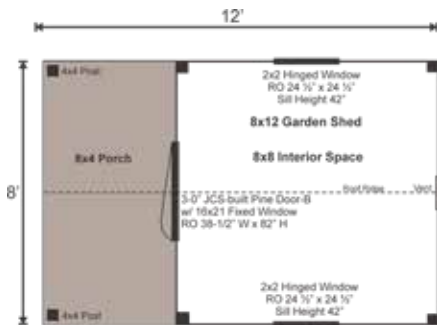

## 8X12 GARDEN SHED

STORAGE  
SOLUTIONS

STORAGE  
SOLUTIONS

### 8X12 GARDEN SHED COMPLETE PRE-CUT KIT

Base Area: 96 sq. ft.  
Total Interior Area: 64 sq. ft.  
Porch Area: 32 sq. ft.  
Recommended Foundation:  
4–6" Crushed Gravel  
Overall Dimensions: 10'6"H  
x 9'2"W x 13'2"D  
Estimated Weight: 3500 lbs

#### Floor System

2 (qty) 4x6x12' Hemlock Skids  
2"x6" rough sawn Hemlock  
Joists 24" On Center  
¾" CDX Plywood Floor Decking  
1" rough sawn Hemlock  
Porch Decking  
Floor Weight Rating: 25 lbs/sq. ft.

#### Additional Sizes:

8X10 | 8X12 | 8X16 |