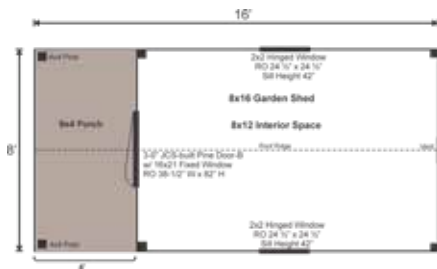

8X16 GARDEN SHED

STORAGE SOLUTIONS

STORAGE SOLUTIONS

8X16 GARDEN SHED FULLY ASSEMBLED

Base Area: 128 sq. ft.
Total Interior Area: 96 sq. ft.
Porch Area: 32 sq. ft.
Recommended Foundation:
4–6" Crushed Gravel
Overall Dimensions: 10'6" H
x 9'2" W x 17'2" D
Estimated Weight: 3800 lbs

Floor System

2 (qty) 6x6x16' Hemlock Skids
2"x6" rough sawn Hemlock
Joists 24" On Center
3/4" CDX Plywood Floor Decking
1" rough sawn Hemlock
Porch Decking
Floor Weight Rating: 25 lbs/sq. ft.

Walls

4"x4" Hemlock Post and
Beam Wall Framing
Wall Height: 82"
Siding: 1" rough sawn
Pine Board & Batten
1" rough sawn Pine Corner, Door
& Window Trim & 2" rough sawn
Pine Fascia & Shadow Trim