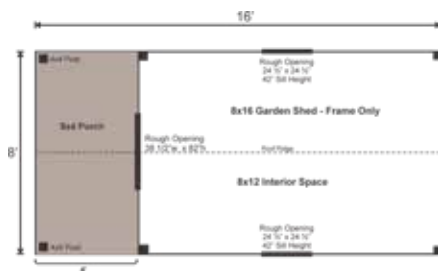

8X16 GARDEN SHED

STORAGE SOLUTIONS

STORAGE SOLUTIONS

8X16 GARDEN SHED FRAME ONLY PRE-CUT KIT

Base Area: 128 sq. ft.
Total Interior Area: 96 sq. ft.
Porch Area: 32 sq. ft.
Recommended Foundation:
4–6" Crushed Gravel
Overall Dimensions:
10'6"H x 8'W x 16'D
Estimated Weight: 2300 lbs

Floor System

2 (qty) 6x6x16' Hemlock Skids
2"x6" rough sawn Hemlock
Joists 24" On Center

Walls

4"x4" Hemlock Post and
Beam Wall Framing
Wall Height: 82"

The frame only kit includes rough sawn hemlock floor, wall and roof framing, plus hardware and step-by-step DIY building instructions. Note: Pictures may reflect client upgrades and modifications that do not come standard.

Roof

Gable Roof Style
Roof Pitch: 6/12
2"x6" rough sawn Hemlock
Rafters 24" On Center
1"x6" rough sawn Hemlock
Exposed Collar Ties

Rough Openings:

1 (qty) 38-1/2"W x 82"H
Rough Opening for Door
2 (qty) 2'x2' Rough
Openings for Window

Assembly & Logistics Information

Estimated Assembly Time:
Two People: 14 hrs
Estimated Shipping Cube Sizes
Cube 1: 42"x30"x192"

FRAME ONLY PRE-CUT KIT:

The budget friendly frame only pre-cut kit includes skids, floor joists, 4x4 post and beam hemlock wall framing, roof rafters, hardware and step-by-step D.I.Y. building instructions.