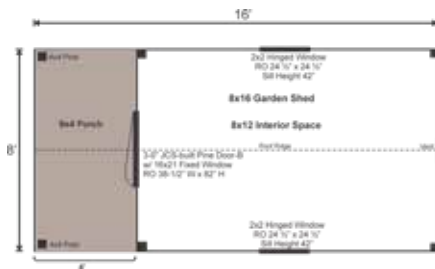

## 8X16 GARDEN SHED

STORAGE  
SOLUTIONS

STORAGE  
SOLUTIONS

### 8X16 GARDEN SHED COMPLETE PRE-CUT KIT

Base Area: 128 sq. ft.  
Total Interior Area: 96 sq. ft.  
Porch Area: 32 sq. ft.  
Recommended Foundation:  
4–6" Crushed Gravel  
Overall Dimensions: 10'6"H  
x 9'2"W x 17'2"D  
Estimated Weight: 3800 lbs

#### Floor System

2 (qty) 6x6x16' Hemlock Skids  
2"x6" rough sawn Hemlock  
Joists 24" On Center  
¾" CDX Plywood Floor Decking  
1" rough sawn Hemlock  
Porch Decking  
Floor Weight Rating: 25 lbs/sq. ft.

#### Additional Sizes:

8X10 | 8X12 | 8X16 |