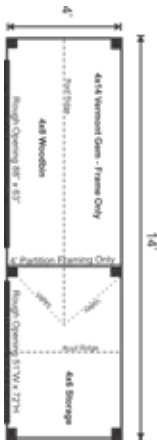

# FRAME ONLY

Pre-Cut Kit

Very well proportioned, the Vermont gem was designed to hold firewood on one side, while providing enclosed storage for tools, recycling, garbage cans, toys or yard equipment on the other side. The enclosed section has large double Doors: and an included ramp for easy access.

## FRAME ONLY PRE-CUT KIT:

The budget friendly frame only pre-cut kit includes skids, floor joists, 4x4 post and beam hemlock wall framing, roof rafters, hardware and step-by-step D.I.Y. building instructions.

### Additional Sizes:

4X14 | 6X14 | 8X14 |

### Rough Openings:

1 (qty) 51"W x 72"H Rough  
Opening for Door, 1 (qty) 88"  
W x 63"H Rough Opening