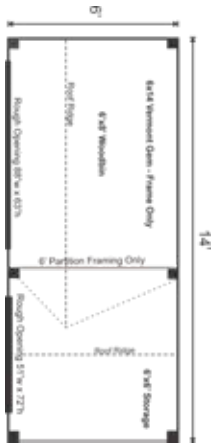

FRAME ONLY

Pre-Cut Kit

6X14 VERMONT GEM

STORAGE SOLUTIONS

STORAGE SOLUTIONS

Very well proportioned, the Vermont gem was designed to hold firewood on one side, while providing enclosed storage for tools, recycling, garbage cans, toys or yard equipment on the other side. The enclosed section has large double Doors: and an included ramp for easy access.

6X14 VERMONT GEM FRAME ONLY PRE-CUT KIT

- Base Area: 84 sq. ft.
- 6x6 Enclosed Storage Space: 36 sq. ft.
- 6x8 Woodbin 48 sq. ft.
- Recommended Foundation: Compacted 12" Crushed Gravel
- Overall Dimensions: 10'6"H x 14'W x 6'D
- Estimated Weight: 2400 lbs

Floor System

- 2 (qty) 4x6x14' Hemlock Skids
- 2"x6" rough sawn Hemlock Joists 24" On Center

Walls

- 4"x4" Hemlock Post and Beam Wall Framing
- Wall Height: 72
- 6' Full Partition framing

The frame only kit includes rough sawn hemlock floor, wall and roof framing, plus hardware and step-by-step DIY building instructions. Note: Pictures may reflect client upgrades and modifications that do not come standard.

- 1"x6" rough sawn Hemlock Exposed Collar Ties

Rough Openings:

- 1 (qty) 51"W x 72"H Rough Opening for Door, 1 (qty) 88" W x 63"H Rough Opening

Additional Features

- Holds 2.3 Cords

Assembly & Logistics Information