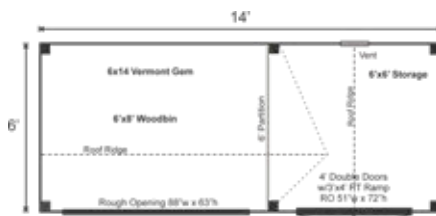

COMPLETE Pre-Cut Kit

Very well proportioned, the Vermont gem was designed to hold firewood on one side, while providing enclosed storage for tools, recycling, garbage cans, toys or yard equipment on the other side. The enclosed section has large double Doors: and an included ramp for easy access.

6X14 VERMONT GEM

STORAGE
SOLUTIONS

STORAGE SOLUTIONS

6X14 VERMONT GEM COMPLETE PRE-CUT KIT

Base Area: 84 sq. ft.
6x6 Enclosed Storage Space: 36 sq. ft.
6x8 Woodbin 48 sq. ft.
Recommended Foundation:
Compacted 12" Crushed Gravel
Overall Dimensions: 10'6"H
x 15'2"W x 7'2"D
Estimated Weight: 3900 lbs

Doors & Rough Opening:

1 (qty) 4-0 JCS-built 2" Thick rough sawn
Pine Double Doors w/ 3x4 Pressure Treated
Ramp, 1 (qty) 88"W x 63"H Rough Opening

Additional Features

1 qty Wood Louvered Vent
Holds 2.3 Cords