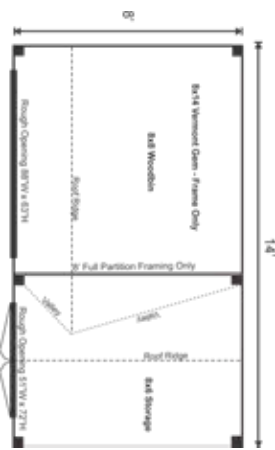

# FRAME ONLY

Pre-Cut Kit

Very well proportioned, the Vermont gem was designed to hold firewood on one side, while providing enclosed storage for tools, recycling, garbage cans, toys or yard equipment on the other side. The enclosed section has large double Doors: and an included ramp for easy access.

### Additional Sizes:

4X14 | 6X14 | 8X14 |

### Rough Openings:

1 (qty) 51"W x 72"H Rough  
Opening for Door, 1 (qty) 88"  
W x 63"H Rough Opening