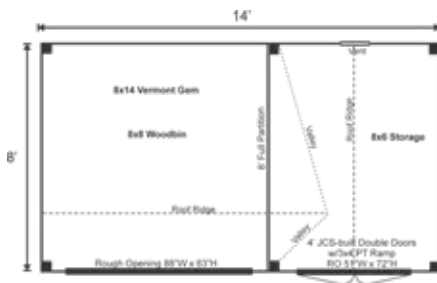

COMPLETE Pre-Cut Kit

Very well proportioned, the Vermont gem was designed to hold firewood on one side, while providing enclosed storage for tools, recycling, garbage cans, toys or yard equipment on the other side. The enclosed section has large double Doors: and an included ramp for easy access.

8X14 VERMONT GEM

STORAGE
SOLUTIONS

STORAGE SOLUTIONS

8X14 VERMONT GEM COMPLETE PRE-CUT KIT

Base Area: 112 sq. ft.

8x6 Enclosed Storage Space: 48 sq. ft.

8x8 Woodbin 64 sq. ft.

Recommended Foundation:
Compacted 12" Crushed Gravel

Overall Dimensions: 10'6"H
x 15'2"W x 9'2"D

Estimated Weight: 4400 lbs

Floor System

2 (qty) 4x6x14" Hemlock Skids

2"x6" rough sawn Hemlock
Joists 24" On Center

¾" CDX Plywood Enclosed
Storage Side Floor Decking

1" rough sawn Hemlock Woodbin
Side Floor Decking

Floor Weight Rating: 190 lbs / sq.ft.

Walls

4"x4" Hemlock Post and
Beam Wall Framing

Wall Height: 72

8' Full Partition

Siding: 1" rough sawn Pine Board
& Battens on Enclosed Side