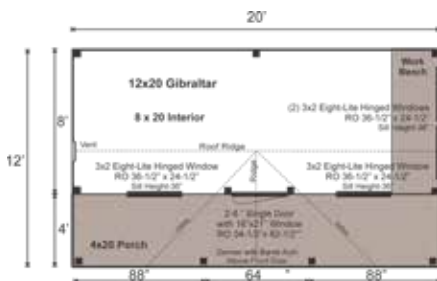

Overall Dimensions: 10'6"H
x 21'2"W x 13'2"D

Estimated Weight: 7500 lbs

Floor System

2 (qty) 6x6x20' Hemlock Skids

2"x6" rough sawn Hemlock

Joists 24" On Center

¾" CDX Plywood Floor Decking

1" rough sawn Hemlock Porch Decking

Floor Weight Rating: 25 lbs/sq. ft.

Walls

4"x4" Hemlock Post and
Beam Wall Framing

Wall Height: Front: 95" Rear: 71"

Siding: 1" rough sawn Pine Board & Batten

1" rough sawn Pine Corner, Door
& Window Trim & 2" rough sawn
Pine Fascia & Shadow Trim

Doors & Windows:

Door: 1 (qty) 2-8 JCS-built 2" Thick
rough sawn Pine Single Door with
16"x21" Fixed Window, no ramp

Windows: 4 (qty) 3'x2' eight-lite
Hinged Barn Sash Window

Additional Features

1 (qty) Wood Louvered Vent

8' Long rough sawn Pine Workbench
34" Finish Height, 30" Finish Depth

Delivery & Logistics Information

Fully Assembled prefabricated sheds
and cottage buildings are deliverable
exclusively to the Northeast USA.