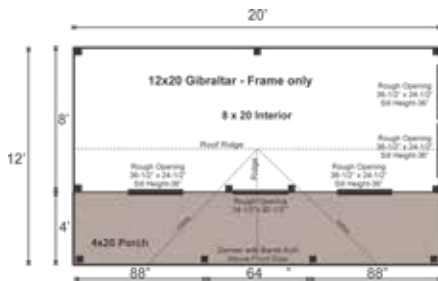

## 12X20 GIBRALTAR FRAME ONLY PRE-CUT KIT

- Base Area: 240 sq. ft.
- Total Interior Area: 160 sq. ft.
- Porch Area: 80 sq. ft.
- Recommended Foundation: 6-8" Crushed Gravel
- Overall Dimensions: 10'6"H x 20'W x 12'D
- Estimated Weight: 4500 lbs

### Floor System

- 2 (qty) 6x6x20' Hemlock Skids
- 2"x6" rough sawn Hemlock Joists 24" On Center

### Walls

- 4"x4" Hemlock Post and Beam Wall Framing
- Wall Height: Front: 95" Rear: 71"

The frame only kit includes rough sawn hemlock floor, wall and roof framing, plus hardware and step-by-step DIY building instructions. Note: Pictures may reflect client upgrades and modifications that do not come standard.

### Rough Openings:

- 1 (qty) 34-1/2"W x 82-1/2"H Rough Opening for Door
- 4 (qty) 3'x2' Rough Opening for Window