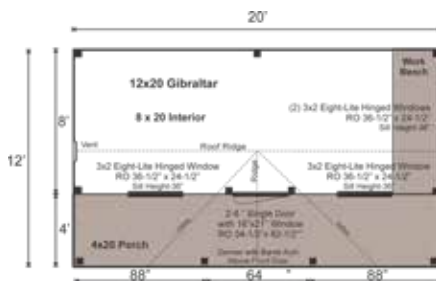

12X20 GIBRALTAR

STORAGE
SOLUTIONS

STORAGE
SOLUTIONS

12X20 GIBRALTAR COMPLETE PRE-CUT KIT

Base Area: 240 sq. ft.

Total Interior Area: 160 sq. ft.

Porch Area: 80 sq. ft.

Recommended Foundation:

8–10" Crushed Gravel

Overall Dimensions: 10'6"H x 21'2"W x 13'2"D

Estimated Weight: 7500 lbs

Floor System

2 (qty) 6x6x20' Hemlock Skids

2"x6" rough sawn Hemlock

Joists 24" On Center

¾" CDX Plywood Floor Decking

1" rough sawn Hemlock Porch Decking

Floor Weight Rating: 25 lbs/sq. ft.

Walls

4"x4" Hemlock Post and Beam Wall Framing

Wall Height: Front: 95" Rear: 71"

Siding: 1" rough sawn Pine Board & Batten

1" rough sawn Pine Corner, Door

1 (qty) Wood Louvered Vent

8' Long rough sawn Pine Workbench

34" Finish Height, 30" Finish Depth

Assembly & Logistics Information

Estimated Assembly Time: Two People: 32 hrs

Estimated Shipping Cube Sizes

Cube 1: 42"x48"x168" Cube 2: 42"x48"x168"