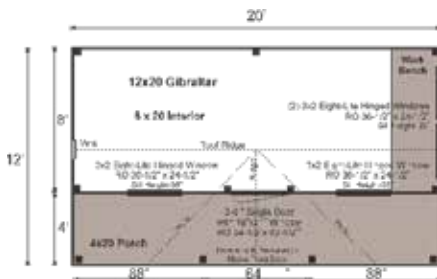

12X20 GIBRALTAR

STORAGE
SOLUTIONS

STORAGE
SOLUTIONS

12X20 GIBRALTAR COMPLETE PRE-CUT KIT

Base Area: 240 sq. ft.

Total Interior Area: 160 sq. ft.

Porch Area: 80 sq. ft.

Recommended Foundation:
8–10" Crushed Gravel

Overall Dimensions: 10'6"H x 21'2"W x 13'2"D

Estimated Weight: 7500 lbs

Floor System

2 (qty) 6x6x20' Hemlock Skids

2"x6" rough sawn Hemlock

Joists 24" On Center

¾" CDX Plywood Floor Decking

1" rough sawn Hemlock Porch Decking

Floor Weight Rating: 25 lbs/sq. ft.

Walls

4"x4" Hemlock Post and Beam Wall Framing

Wall Height: Front: 95" Rear: 71"

Siding: 1" rough sawn Pine Board & Batten

1" rough sawn Pine Corner, Door
& Window Trim & 2" rough sawn
Pine Fascia & Shadow Trim

1 (qty) Wood Louvered Vent

8' Long rough sawn Pine Workbench

34" Finish Height, 30" Finish Depth

Assembly & Logistics Information

Estimated Assembly Time: Two People: 32 hrs

Estimated Shipping Cube Sizes

Cube 1: 42"x48"x168" Cube 2: 42"x48"x168"