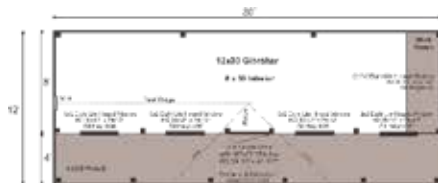

Doors & Windows:

Door: 1 (qty) 2-8 JCS-built 2" Thick
rough sawn Pine Single Door with
16"x21" Fixed Window, no ramp

Windows: 6 (qty) 3'x2' eight-lite
Hinged Barn Sash Window

Additional Features

1 (qty) Wood Louvered Vent

8' Long rough sawn Pine Workbench
34" Finish Height, 30" Finish Depth

Delivery & Logistics Information

Fully Assembled prefabricated sheds and cottage buildings are deliverable exclusively to the Northeast USA.