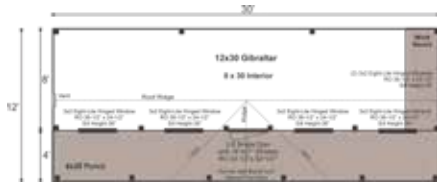

Doors & Windows:

Door: 1 (qty) 2-8 JCS-built 2" Thick
rough sawn Pine Single Door with
16"x21" Fixed Window, no ramp

Windows: 6 (qty) 3'x2' eight-lite
Hinged Barn Sash Window

Additional Features

1 (qty) Wood Louvered Vent

8' Long rough sawn Pine Workbench

34" Finish Height, 30" Finish Depth

Delivery & Logistics Information

Fully Assembled prefabricated sheds and cottage buildings are deliverable exclusively to the Northeast USA.