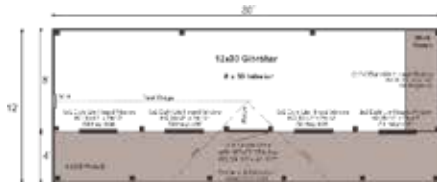

## 12X30 GIBRALTAR

STORAGE  
SOLUTIONS

STORAGE  
SOLUTIONS

### 12X30 GIBRALTAR COMPLETE PRE-CUT KIT

Base Area: 360 sq. ft.

Total Interior Area: 240 sq. ft.

Porch Area: 120 sq. ft.

Recommended Foundation:

10–12" Crushed Gravel

Overall Dimensions: 10'6"H x 31'2"W x 13'2"D