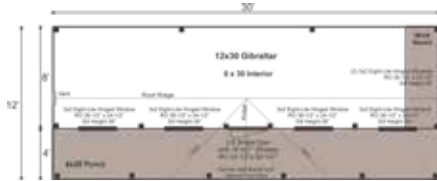

## 12X30 GIBRALTAR

STORAGE  
SOLUTIONS

STORAGE  
SOLUTIONS

### 12X30 GIBRALTAR COMPLETE PRE-CUT KIT

Base Area: 360 sq. ft.

Total Interior Area: 240 sq. ft.

Porch Area: 120 sq. ft.

Recommended Foundation:

10–12" Crushed Gravel

Overall Dimensions: 10'6"H x 31'2"W x 13'2"D