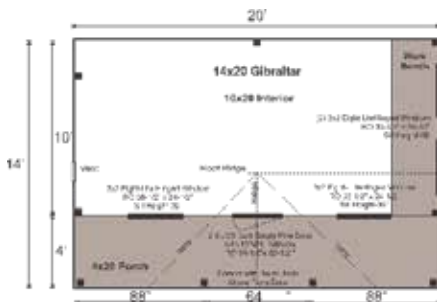

FULLY ASSEMBLED:

A weather tight shell. Specifications are the same as a PCK. Fully assembled prefabricated sheds and cottage buildings deliver exclusively to the northeast USA.

EVERY KIT INCLUDES

- Color Coded
- Part Numbered
- Step-by-Step Instructions
- & All Fastening Hardware Included

Additional Sizes:

12X20 | 12X30 | 14X20 | 14X30 |
14X40 | 12X20X8 | 14X20X8

Additional Types:

FRAME ONLY KIT | COMPLETE KIT | FULLY
ASSEMBLED | 3-SEASON KIT | 4-SEASON KIT

Configure Yours at

WWW.JAMAICACOTTAGESHOP.COM

GIBR.14X20.FA

©2021 Jamaica Cottage Shop, Inc. • 1-802-210-1249 • www.JamaicaCottageShop.com