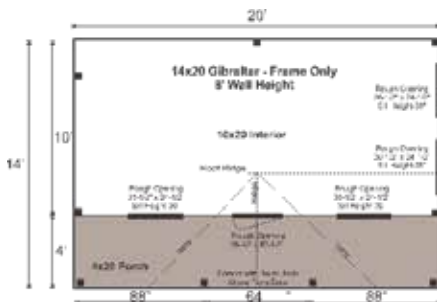

14X20 GIBRALTAR FRAME ONLY PRE-CUT KIT

- Base Area: 280 sq. ft.
- Total Interior Area: 200 sq. ft.
- Porch Area: 80 sq. ft.
- Recommended Foundation: 6-8" Crushed Gravel
- Overall Dimensions: 10'6"H x 20'W x 14'D
- Estimated Weight: 4700 lbs

Floor System

- 2 (qty) 6x6x20' Hemlock Skids
- 2"x6" rough sawn Hemlock Joists 24" On Center

Walls

- 4"x4" Hemlock Post and Beam Wall Framing
- Wall Height: Front: 90" Rear: 70"

The frame only kit includes rough sawn hemlock floor, wall and roof framing, plus hardware and step-by-step DIY building instructions. Note: Pictures may reflect client upgrades and modifications that do not come standard.

- 1 (qty) 34-1/2"W x 82-1/2"H Rough Opening for Door
- 4 (qty) 3'x2' Rough Opening for Window

Assembly & Logistics Information

- Estimated Assembly Time: Two People: 24 hrs
- Estimated Shipping Cube Sizes
- Cube 1: 42"x50"x168"