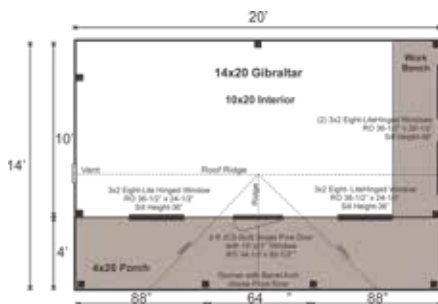

14X20 GIBRALTAR

STORAGE
SOLUTIONS

STORAGE
SOLUTIONS

14X20 GIBRALTAR COMPLETE PRE-CUT KIT

Base Area: 280 sq. ft.

Total Interior Area: 200 sq. ft.

Porch Area: 80 sq. ft.

Recommended Foundation:

8-10" Crushed Gravel

Overall Dimensions: 10'6"H x 21'2"W x 15'2"D

Estimated Weight: 7800 lbs

Floor System

2 (qty) 6x6x20' Hemlock Skids

2"x6" rough sawn Hemlock

Joists 24" On Center

3/4" CDX Plywood Floor Decking

1" rough sawn Hemlock Porch Decking

Floor Weight Rating: 25 lbs/sq. ft.

Walls

4"x4" Hemlock Post and Beam Wall Framing

Wall Height: Front: 90" Rear: 70"

Siding: 1" rough sawn Pine Board & Batten

1" rough sawn Pine Corner, Door

10' Long rough sawn Pine Workbench
34" Finish Height, 30" Finish Depth

Assembly & Logistics Information

Estimated Assembly Time: Two People: 36 hrs

Estimated Shipping Cube Sizes

Cube 1: 42"x44"x192" Cube 2: 42"x42"x192"