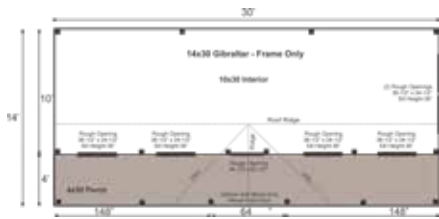

14X30 GIBRALTAR FRAME ONLY PRE-CUT KIT

- Base Area: 420 sq. ft.
- Total Interior Area: 300 sq. ft.
- Porch Area: 120 sq. ft.
- Recommended Foundation: 8-10" Crushed Gravel
- Overall Dimensions: 10'6"H x 30'W x 14'D
- Estimated Weight: 6900 lbs

Floor System

- 2 (qty) 6x6x30' Hemlock Skids
- 2"x6" rough sawn Hemlock Joists 24" On Center

Walls

- 4"x4" Hemlock Post and Beam Wall Framing
- Wall Height: Front: 90" Rear: 70"

The frame only kit includes rough sawn hemlock floor, wall and roof framing, plus hardware and step-by-step DIY building instructions. Note: Pictures may reflect client upgrades and modifications that do not come standard.

- 1 (qty) 34-1/2"W x 82-1/2"H Rough Opening for Door
- 6 (qty) 3'x2' Rough Opening for Window

Assembly & Logistics Information

- Estimated Assembly Time: Two People: 31 hrs
- Estimated Shipping Cube Sizes
- Cube 1: 42"x52"x168"