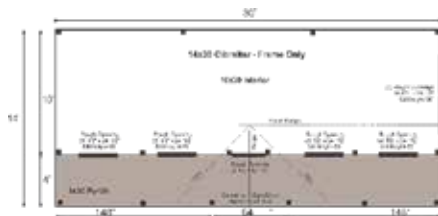

FRAME ONLY PRE-CUT KIT:

The budget friendly frame only pre-cut kit includes skids, floor joists, 4x4 post and beam hemlock wall framing, roof rafters, hardware and step-by-step D.I.Y. building instructions.

14X30 GIBRALTAR FRAME ONLY PRE-CUT KIT

- Base Area: 420 sq. ft.
- Total Interior Area: 300 sq. ft.
- Porch Area: 120 sq. ft.
- Recommended Foundation: 8-10" Crushed Gravel
- Overall Dimensions: 10'6"H x 30'W x 14'D
- Estimated Weight: 6900 lbs

Floor System

- 2 (qty) 6x6x30' Hemlock Skids
- 2"x6" rough sawn Hemlock Joists 24" On Center

Walls

- 4"x4" Hemlock Post and Beam Wall Framing
- Wall Height: Front: 90" Rear: 70"

The frame only kit includes rough sawn hemlock floor, wall and roof framing, plus hardware and step-by-step DIY building instructions. Note: Pictures may reflect client upgrades and modifications that do not come standard.

Roof

- Gable Roof Style
- Roof Pitch: 5/12 Dormer: 5/12
- Roof Features: Dormer with Barrel Arch
- 2"x6" rough sawn Hemlock Rafters 24" On Center
- 1"x6" rough sawn Hemlock Exposed Collar Ties

Rough Openings:

- 1 (qty) 34-1/2"W x 82-1/2"H Rough Opening for Door
- 6 (qty) 3'x2' Rough Opening for Window

Assembly & Logistics Information

- Estimated Assembly Time: Two People: 31 hrs
- Estimated Shipping Cube Sizes
- Cube 1: 42"x52"x168"

GIBR.14X30.FPCK

EVERY KIT INCLUDES

- Color Coded
- Part Numbered
- Step-by-Step Instructions
- & All Fastening Hardware Included

Additional Sizes:

12X20 | 12X30 | 14X20 | 14X30 | 14X40 | 12X20X8 | 14X20X8

Additional Types:

FRAME ONLY KIT | COMPLETE KIT | FULLY ASSEMBLED | 3-SEASON KIT | 4-SEASON KIT

Configure Yours at

WWW.JAMAICACOTTAGESHOP.COM

©2021 Jamaica Cottage Shop, Inc. • 1-802-210-1249 • www.JamaicaCottageShop.com