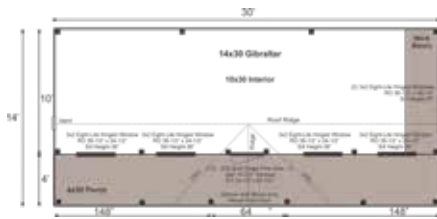

### 14X30 GIBRALTAR COMPLETE PRE-CUT KIT

Base Area: 420 sq. ft.

Total Interior Area: 300 sq. ft.

Porch Area: 120 sq. ft.

Recommended Foundation:  
Compacted 12" Crushed Gravel

Overall Dimensions: 10'6"H x 31'2"W x 15'2"D