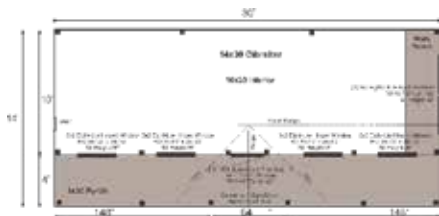

Overall Dimensions: 10'6"H x 31'2"W x 15'2"D

Estimated Weight: 11500 lbs

Floor System

2 (qty) 6x6x30' Hemlock Skids

2"x6" rough sawn Hemlock
Joists 24" On Center

3/4" CDX Plywood Floor Decking

1" rough sawn Hemlock Porch Decking

10' Long rough sawn Pine Workbench
34" Finish Height, 30" Finish Depth

Assembly & Logistics Information

Estimated Assembly Time: Two People: 46 hrs

Estimated Shipping Cube Sizes

Cube 1: 42"x56"x168" Cube 2:

42"x56"x144" Cube 3: 42"x48"x120"

COMPLETE PRE-CUT KIT:

A weather tight shell. The PCK is the complete kit for a design. It includes everything required to assemble the building shell and includes doors and windows.