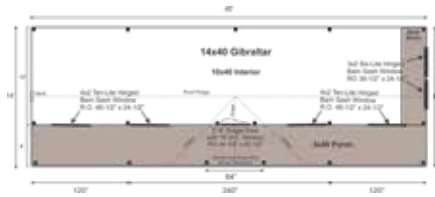

Doors & Windows:

Door: 1 (qty) 2-8 JCS-built 2" Thick
rough sawn Pine Single Door with
16"x21" Fixed Window, no ramp

Windows: 6 (qty) 3'x2' eight-lite
Hinged Barn Sash Window

Additional Features

1 (qty) Wood Louvered Vent

10' Long rough sawn Pine Workbench
34" Finish Height, 30" Finish Depth

Delivery & Logistics Information

Fully Assembled prefabricated sheds
and cottage buildings are deliverable
exclusively to the Northeast USA.