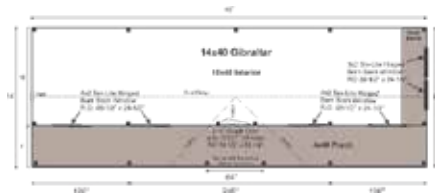

Doors & Windows:

Door: 1 (qty) 2-8 JCS-built 2" Thick
rough sawn Pine Single Door with
16"x21" Fixed Window, no ramp

Windows: 6 (qty) 3'x2' eight-lite
Hinged Barn Sash Window

Additional Features

1 (qty) Wood Louvered Vent

10' Long rough sawn Pine Workbench
34" Finish Height, 30" Finish Depth

Delivery & Logistics Information

Fully Assembled prefabricated sheds
and cottage buildings are deliverable
exclusively to the Northeast USA.