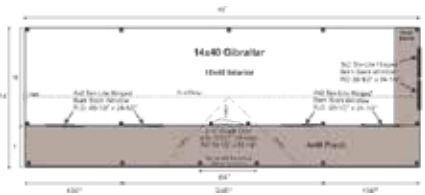

COMPLETE PRE-CUT KIT:

A weather tight shell. The PCK is the complete kit for a design. It includes everything required to assemble the building shell and includes doors and windows.

EVERY KIT INCLUDES

- Color Coded
- Part Numbered
- Step-by-Step Instructions
- & All Fastening Hardware Included

Additional Sizes:

12X20 | 12X30 | 14X20 | 14X30 |
14X40 | 12X20X8 | 14X20X8

Additional Types:

FRAME ONLY KIT | COMPLETE KIT | FULLY
ASSEMBLED | 3-SEASON KIT | 4-SEASON KIT

Configure Yours at

WWW.JAMAICACOTTAGESHOP.COM

GIBR.14X40.PCK

©2021 Jamaica Cottage Shop, Inc. • 1-802-210-1249 • www.JamaicaCottageShop.com