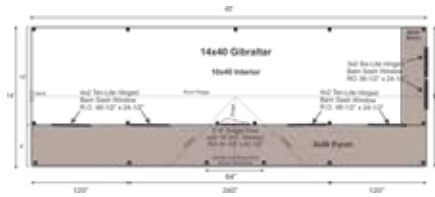

14X40 GIBRALTAR

STORAGE
SOLUTIONS

STORAGE
SOLUTIONS

14X40 GIBRALTAR COMPLETE PRE-CUT KIT

Base Area: 560 sq. ft.

Total Interior Area: 400 sq. ft.

Porch Area: 160 sq. ft.

Recommended Foundation:
Compacted 12" Crushed Gravel

Overall Dimensions: 10'6"H x 41'2"W x 15'2"D

Estimated Weight: 13200 lbs

Floor System

2 (qty) 6x6x40' Hemlock Skids

2"x6" rough sawn Hemlock
Joists 24" On Center

3/4" CDX Plywood Floor Decking

1" rough sawn Hemlock Porch Decking