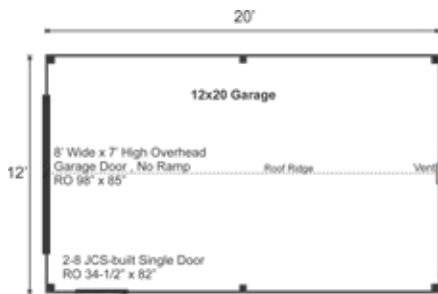

FULLY ASSEMBLED

Need to store a car but don't have much space on your property? JCS's standard garage model has a small footprint, perfect for one small vehicle or all the equipment that is cluttering your yard and house. A pressure treated sill plate makes it ready to install on a concrete slab.

12X20 GARAGE

STORAGE SOLUTIONS

STORAGE SOLUTIONS

12X20 GARAGE FULLY ASSEMBLED

Base Area: 240 sq. ft.
Total Interior Area: 240 sq. ft.
Recommended Foundation:
6-8" Crushed Gravel
Overall Dimensions: 10'6"H x 13'2"W x 21'2"D
Estimated Weight: 6000 lbs