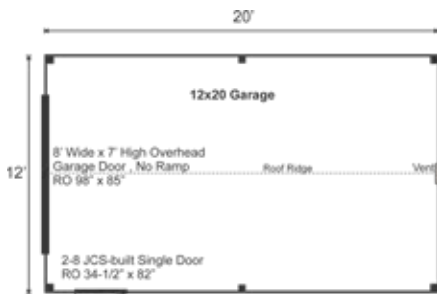

COMPLETE Pre-Cut Kit

Need to store a car but don't have much space on your property? JCS's standard garage model has a small footprint, perfect for one small vehicle or all the equipment that is cluttering your yard and house. A pressure treated sill plate makes it ready to install on a concrete slab.

12X20 GARAGE COMPLETE PRE-CUT KIT

Base Area: 240 sq. ft.

Total Interior Area: 240 sq. ft.

Recommended Foundation:

6-8" Crushed Gravel

Overall Dimensions: 10'6"H
x 13'2"W x 21'2"D

Estimated Weight: 6000 lbs

Sill Plates