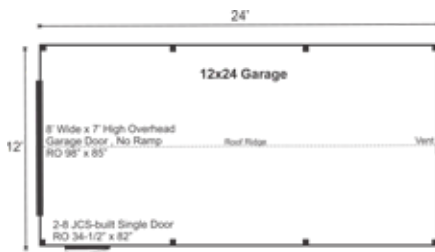

# FULLY ASSEMBLED

Need to store a car but don't have much space on your property? JCS's standard garage model has a small footprint, perfect for one small vehicle or all the equipment that is cluttering your yard and house. A pressure treated sill plate makes it ready to install on a concrete slab.

## 12X24 GARAGE

STORAGE SOLUTIONS

STORAGE SOLUTIONS

### 12X24 GARAGE FULLY ASSEMBLED

Base Area: 288 sq. ft.  
Total Interior Area: 288 sq. ft.  
Recommended Foundation:  
8-10" Crushed Gravel  
Overall Dimensions: 10'6"H x 13'2"W x 25'2"D  
Estimated Weight: 6500 lbs

#### Additional Sizes:

12X20 | 12X24 | 14X20 | 14X24 |