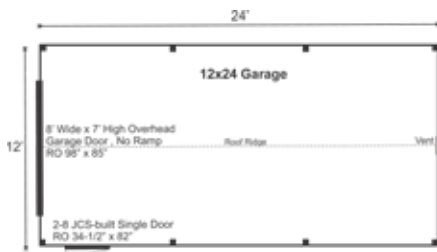

FULLY ASSEMBLED

Need to store a car but don't have much space on your property? JCS's standard garage model has a small footprint, perfect for one small vehicle or all the equipment that is cluttering your yard and house. A pressure treated sill plate makes it ready to install on a concrete slab.

12X24 GARAGE

STORAGE SOLUTIONS

STORAGE SOLUTIONS

12X24 GARAGE FULLY ASSEMBLED

Base Area: 288 sq. ft.
Total Interior Area: 288 sq. ft.
Recommended Foundation:
8-10" Crushed Gravel
Overall Dimensions: 10'6"H
x 13'2"W x 25'2"D
Estimated Weight: 6500 lbs

Sill Plates

6x6 Pressure Treated Sill Plate

Walls

4"x4" Hemlock Post and Beam Wall Framing
Wall Height: 96"
Siding: 1" rough sawn Pine Board & Batten
1" rough sawn Pine Corner, Door & Window Trim & 2" rough sawn Pine Fascia & Shadow Trim