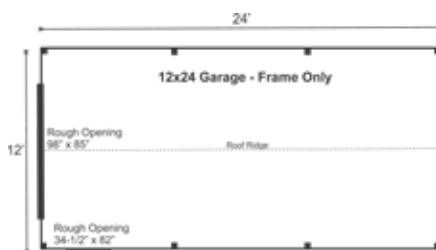

FRAME ONLY 12X24 GARAGE

Pre-Cut Kit

STORAGE SOLUTIONS

STORAGE SOLUTIONS

Need to store a car but don't have much space on your property? JCS's standard garage model has a small footprint, perfect for one small vehicle or all the equipment that is cluttering your yard and house. A pressure treated sill plate makes it ready to install on a concrete slab.

12X24 GARAGE FRAME ONLY PRE-CUT KIT

Base Area: 288 sq. ft.
Total Interior Area: 288 sq. ft.
Recommended Foundation:
4-6" Crushed Gravel
Overall Dimensions:
10'6"H x 18'W x 32'D
Estimated Weight: 3900 lbs

Sill Plates

6x6 Pressure Treated Sill Plate

Walls

4"x4" Hemlock Post and Beam Wall Framing
Wall Height: 96"

The frame only kit includes a treated sill plate, rough sawn hemlock wall and roof framing, plus hardware and step-by-step DIY building instructions. Note: Pictures may reflect client upgrades and modifications that do not come standard.

Roof

Gable Roof Style
Roof Pitch: 4/12
2"x6" rough sawn Hemlock Rafters 24" On Center
1"x6" rough sawn Hemlock Exposed Collar Ties

Rough Openings:

1 (qty) 98"W x 85"H Rough Opening for Door, 1 (qty) Rough Opening to Match Floor Plan