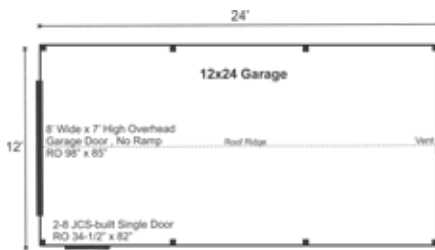

COMPLETE Pre-Cut Kit

Need to store a car but don't have much space on your property? JCS's standard garage model has a small footprint, perfect for one small vehicle or all the equipment that is cluttering your yard and house. A pressure treated sill plate makes it ready to install on a concrete slab.

Additional Sizes:

12X20 | 12X24 | 14X20 | 14X24 |

Additional Types:

FRAME ONLY KIT | COMPLETE KIT | FULLY ASSEMBLED

Configure Yours at

WWW.JAMAICACOTTAGESHOP.COM

12X24 GARAGE

STORAGE
SOLUTIONS

12X24 GARAGE COMPLETE PRE-CUT KIT

Base Area: 288 sq. ft.

Total Interior Area: 288 sq. ft.

Recommended Foundation:

8–10" Crushed Gravel

Overall Dimensions: 10'6"H
x 13'2"W x 25'2"D

Estimated Weight: 6500 lbs

Additional Features

1 (qty) Wood Louvered Vent

Assembly & Logistics Information

Estimated Assembly Time:
Two People: 36 hrs

Estimated Shipping Cube Sizes

Cube 1: 42"x44"x192"

Cube 2: 42"x48"x144"

GRG.12X24.PCK