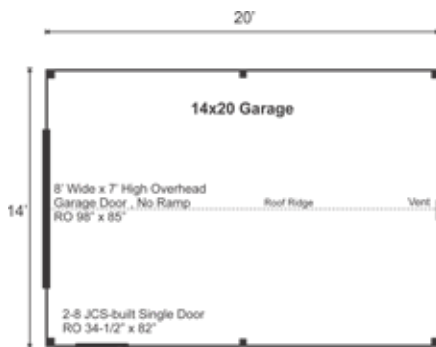

FULLY ASSEMBLED

Need to store a car but don't have much space on your property? JCS's standard garage model has a small footprint, perfect for one small vehicle or all the equipment that is cluttering your yard and house. A pressure treated sill plate makes it ready to install on a concrete slab.

14X20 GARAGE

STORAGE SOLUTIONS

STORAGE SOLUTIONS

14X20 GARAGE FULLY ASSEMBLED

Base Area: 280 sq. ft.
Total Interior Area: 280 sq. ft.
Recommended Foundation:
6-8" Crushed Gravel
Overall Dimensions: 10'6"H
x 14'10"W x 21'2"D
Estimated Weight: 6000 lbs

Sill Plates

6x6 Pressure Treated Sill Plate

Walls

4"x4" Hemlock Post and Beam Wall Framing
Wall Height: 86"
Siding: 1" rough sawn Pine Board & Batten
1" rough sawn Pine Corner, Door & Window Trim & 2" rough sawn Pine Fascia & Shadow Trim