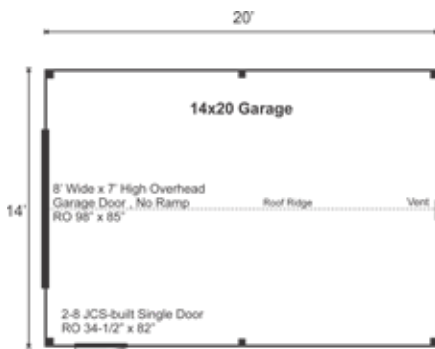

FULLY ASSEMBLED

Need to store a car but don't have much space on your property? JCS's standard garage model has a small footprint, perfect for one small vehicle or all the equipment that is cluttering your yard and house. A pressure treated sill plate makes it ready to install on a concrete slab.

14X20 GARAGE

STORAGE SOLUTIONS

STORAGE SOLUTIONS

14X20 GARAGE FULLY ASSEMBLED

Base Area: 280 sq. ft.
Total Interior Area: 280 sq. ft.
Recommended Foundation:
6-8" Crushed Gravel
Overall Dimensions: 10'6"H
x 14'9"W x 21'2"D
Estimated Weight: 6000 lbs