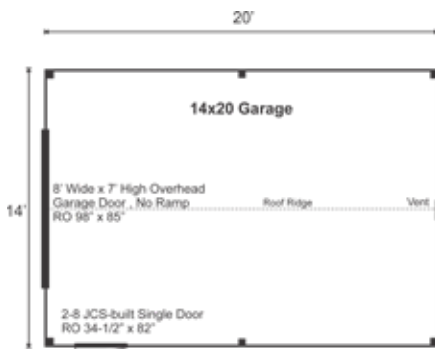

COMPLETE Pre-Cut Kit

Need to store a car but don't have much space on your property? JCS's standard garage model has a small footprint, perfect for one small vehicle or all the equipment that is cluttering your yard and house. A pressure treated sill plate makes it ready to install on a concrete slab.

14X20 GARAGE COMPLETE PRE-CUT KIT

Base Area: 280 sq. ft.

Total Interior Area: 280 sq. ft.

Recommended Foundation:

6-8" Crushed Gravel

Overall Dimensions: 10'6"H
x 14'10"W x 21'2"D

Estimated Weight: 6000 lbs