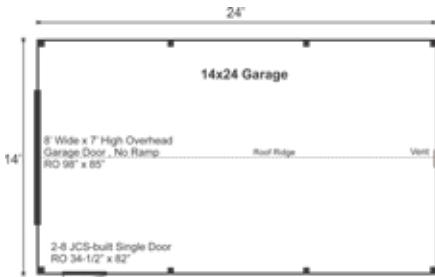

# FULLY ASSEMBLED

Need to store a car but don't have much space on your property? JCS's standard garage model has a small footprint, perfect for one small vehicle or all the equipment that is cluttering your yard and house. A pressure treated sill plate makes it ready to install on a concrete slab.

## 14X24 GARAGE

STORAGE SOLUTIONS

STORAGE SOLUTIONS

### 14X24 GARAGE FULLY ASSEMBLED

Base Area: 336 sq. ft.  
Total Interior Area: 336 sq. ft.  
Recommended Foundation:  
8-10" Crushed Gravel  
Overall Dimensions: 10'6"H  
x 14'9"W x 25'2"D  
Estimated Weight: 7100 lbs

#### Additional Sizes:

12X20 | 12X24 | 14X20 | 14X24 |