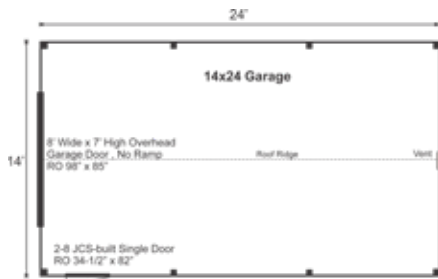

FULLY ASSEMBLED

Need to store a car but don't have much space on your property? JCS's standard garage model has a small footprint, perfect for one small vehicle or all the equipment that is cluttering your yard and house. A pressure treated sill plate makes it ready to install on a concrete slab.

14X24 GARAGE

STORAGE SOLUTIONS

STORAGE SOLUTIONS

14X24 GARAGE FULLY ASSEMBLED

Base Area: 336 sq. ft.
Total Interior Area: 336 sq. ft.
Recommended Foundation:
8-10" Crushed Gravel
Overall Dimensions: 10'6"H
x 14'10"W x 25'2"D
Estimated Weight: 7100 lbs

Sill Plates

6x6 Pressure Treated Sill Plate

Walls

4"x4" Hemlock Post and Beam Wall Framing
Wall Height: 86"
Siding: 1" rough sawn Pine Board & Batten
1" rough sawn Pine Corner, Door & Window Trim & 2" rough sawn Pine Fascia & Shadow Trim