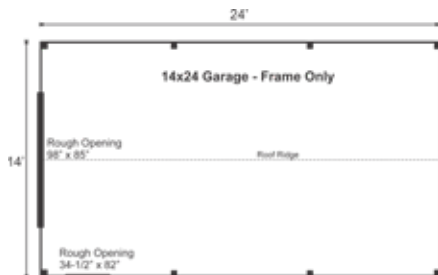

# FRAME ONLY 14X24 GARAGE

Pre-Cut Kit

STORAGE SOLUTIONS

Need to store a car but don't have much space on your property? JCS's standard garage model has a small footprint, perfect for one small vehicle or all the equipment that is cluttering your yard and house. A pressure treated sill plate makes it ready to install on a concrete slab.

## 14X24 GARAGE FRAME ONLY PRE-CUT KIT

Base Area: 336 sq. ft.  
Total Interior Area: 336 sq. ft.  
Recommended Foundation: 6-8" Crushed Gravel  
Overall Dimensions: 10'6"H x 22'4"W x 42'4"D  
Estimated Weight: 4300 lbs

### Rough Openings:

1 (qty) 98"W x 85"H Rough Opening for Door, 1 (qty) Rough Opening to Match Floor Plan

### Additional Sizes:

12X20 | 12X24 | 14X20 | 14X24 |