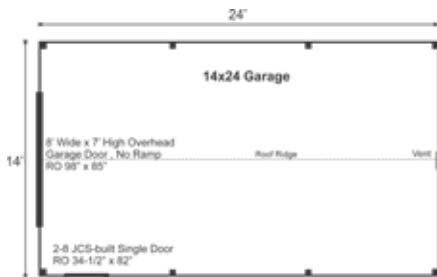

COMPLETE PRE-CUT KIT:

A weather tight shell. The PCK is the complete kit for a design. It includes everything required to assemble the building shell and includes doors and windows.

EVERY KIT INCLUDES

- Color Coded
- Part Numbered
- Step-by-Step Instructions
- & All Fastening Hardware Included

Additional Sizes:

12X20 | 12X24 | 14X20 | 14X24 |

Additional Types:

FRAME ONLY KIT | COMPLETE KIT | FULLY ASSEMBLED

Configure Yours at

WWW.JAMAICACOTTAGESHOP.COM