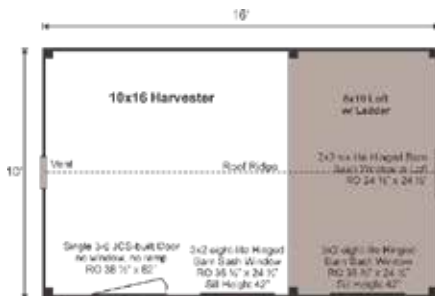

10X16 HARVESTER

STORAGE
SOLUTIONS

STORAGE
SOLUTIONS

10X16 HARVESTER COMPLETE PRE-CUT KIT

Base Area: 160 sq. ft.

Loft Area: 60 sq. ft.

Total Interior Area: 220 sq. ft.

Recommended Foundation:
8-10" Crushed Gravel

Roof

Gable Roof Style
Roof Pitch: 12/12
2"x6" rough sawn Hemlock
Rafters 24" On Center
1"x6" rough sawn Hemlock Exposed Collar Ties
1"x4" rough sawn Hemlock
Strapping 20" On Center
Corrugated 29g Metal Roofing,
Color: Evergreen

Door & Windows:

Door: 1 (qty) 3-0 JCS-built 2" Thick rough sawn Pine Single Door, no ramp
Windows: 2 (qty) 3'x2' eight-lite Hinged Barn Sash Window, 1 (qty) 2'x2' six-lite Hinged Barn Sash Window

Additional Features

1 (qty) Wood Louvered Vent

Assembly & Logistics Information

Estimated Assembly Time: Two People: 36 hrs
Estimated Shipping Cube Sizes
Cube 1: 42"x48"x192" Cube 2: 42"x48"x144"

COMPLETE PRE-CUT KIT:

A weather tight shell. The PCK is the complete kit for a design. It includes everything required to assemble the building shell and includes doors and windows.