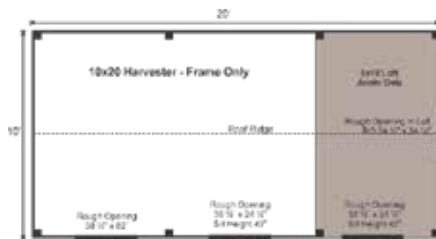

## 10X20 HARVESTER FRAME ONLY PRE-CUT KIT

Base Area: 200 sq. ft.

Loft Area: 60 sq. ft.

Total Interior Area: 260 sq. ft.

Recommended Foundation:

6-8" Crushed Gravel

Overall Dimensions:

14'9"H x 20'W x 10'D