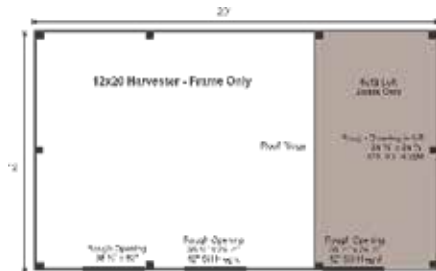

# 12X20 HARVESTER

STORAGE SOLUTIONS

STORAGE SOLUTIONS

## 12X20 HARVESTER FRAME ONLY PRE-CUT KIT

Base Area: 240 sq. ft.  
Loft Area: 72 sq. ft.  
Total Interior Area: 312 sq. ft.  
Recommended Foundation: 8-10" Crushed Gravel  
Overall Dimensions: 14'9"H x 20'W x 12'D  
Estimated Weight: 6300 lbs