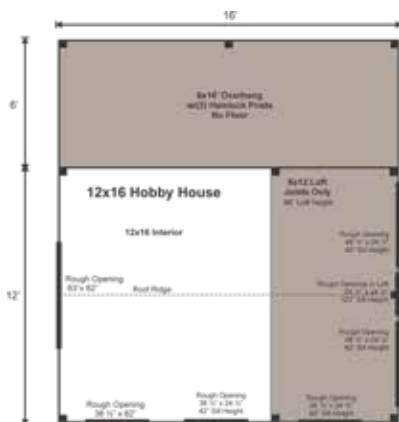

12X16 HOBBY HOUSE FRAME ONLY PRE-CUT KIT

Base Area: 192 sq. ft.

Loft Area: 72 sq. ft.

Total Interior Area: 264 sq. ft.

Overhang Area: 96 sq. ft.

Recommended Foundation:
6-8" Crushed Gravel

Overall Dimensions:
14'9"H x 18'W x 16'D

Estimated Weight: 5100 lbs

Floor System

- 2 (qty) 6x6x16' Hemlock Skids
- 6x6 Treated Sill Plate (Overhang)
- 2"x6" rough sawn Hemlock Joists 24" On Center

Loft

- 6x12
- Ladder Access
- 2"x4" rough sawn Hemlock Joists 24" on center

Walls

- 4"x4" Hemlock Post and Beam Wall Framing
- Wall Height: 96"

The frame only kit includes rough sawn hemlock floor, wall and roof framing, plus hardware and step-by-step DIY building instructions. Note: Pictures may reflect client upgrades and modifications that do not come standard.

1 (qty) 38½" x 82" Rough Opening for Door, 1 (qty) 63"W x 82"H Rough Opening for Door

2 (qty) 3'x2' Rough Opening for Window, 1 (qty) 2'x2' Rough Opening for Window, 2 (qty) 4'x2' Rough Opening for Window