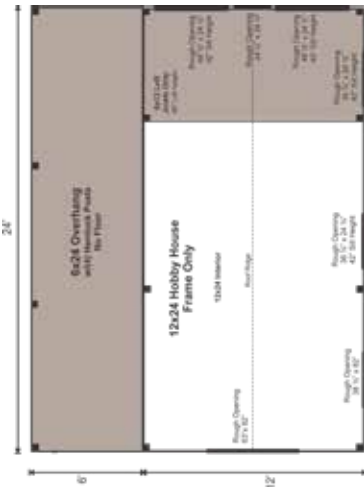

FRAME ONLY PRE-CUT KIT:

The budget friendly frame only pre-cut kit includes skids, floor joists, 4x4 post and beam hemlock wall framing, roof rafters, hardware and step-by-step D.I.Y. building instructions.

EVERY KIT INCLUDES

- Color Coded
- Part Numbered
- Step-by-Step Instructions
- & All Fastening Hardware Included

Additional Sizes:

10X16 | 10X20 | 12X16 | 12X20 | 12X24

Additional Types:

FRAME ONLY KIT | COMPLETE KIT | 3-SEASON KIT | 4-SEASON KIT

Configure Yours at

WWW.JAMAICACOTTAGESHOP.COM

12X24 HOBBY HOUSE FRAME ONLY PRE-CUT KIT

Base Area: 288 sq. ft.

Loft Area: 72 sq. ft.

Total Interior Area: 360 sq. ft.

Overhang Area: 144 sq. ft.

Recommended Foundation:

6-8" Crushed Gravel

Overall Dimensions:

15'9"H x 18'W x 24'D

Estimated Weight: 6000 lbs

Floor System

2 (qty) 6x6x24' Hemlock Skids

6x6 Treated Sill Plate (Overhang)

2"x6" rough sawn Hemlock

Joists 24" On Center

Loft

6x12

Ladder Access

2"x4" rough sawn Hemlock

Joists 24" on center

Walls

4"x4" Hemlock Post and

Beam Wall Framing

Wall Height: 96"

The frame only kit includes rough sawn hemlock floor, wall and roof framing, plus hardware and step-by-step DIY building instructions. Note: Pictures may reflect client upgrades and modifications that do not come standard.

Roof

Gable Roof Style

Roof Pitch: 12/12 Overhang: 3/12

2"x6" rough sawn Hemlock
Rafters 24" On Center

1"x6" rough sawn Hemlock
Exposed Collar Ties

6x24 Overhang

2x6 rough sawn Hemlock
Rafters 24" On Center

Rough Openings:

1 (qty) 38½ x 82" Rough Opening
for Door, 1 (qty) 63"W x 82"H
Rough Opening for Door

2 (qty) 3'x2' Rough Opening for
Window, 1 (qty) 2'x2' Rough
Opening for Window, 2 (qty) 4'x2'
Rough Opening for Window

Assembly & Logistics Information

Estimated Assembly Time:
Two People: 27 hrs

Estimated Shipping Cube Sizes

Cube 1: 42"x60"x192"

HBBY.12X24.FPCK