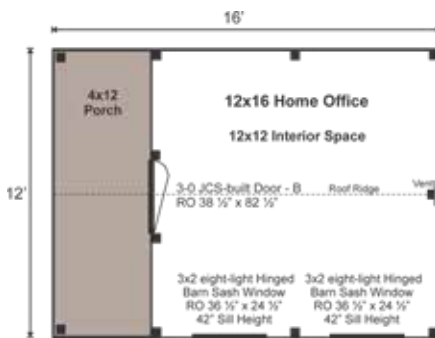

12X16 HOME OFFICE

STORAGE SOLUTIONS

STORAGE SOLUTIONS

12X16 HOME OFFICE FULLY ASSEMBLED

Base Area: 192 sq. ft.

Total Interior Area: 144 sq. ft.

Porch Area: 48 sq. ft.

Recommended Foundation:
6-8" Crushed Gravel

Overall Dimensions: 10'6"H
x 13'2"W x 17'2"D

Estimated Weight: 5400 lbs

Floor System

2 (qty) 6x6x16' Hemlock Skids

2"x6" rough sawn Hemlock

Joists 24" On Center

¾" CDX Plywood Floor Decking

1" rough sawn Hemlock Porch Decking

Floor Weight Rating: 25 lbs/sq. ft.

Walls

4"x4" Hemlock Post and Beam Wall Framing

Wall Height: 82"

Siding: 1" rough sawn

Pine Board & Batten

1" rough sawn Pine Corner, Door & Window Trim & 2" rough sawn

Pine Fascia & Shadow Trim