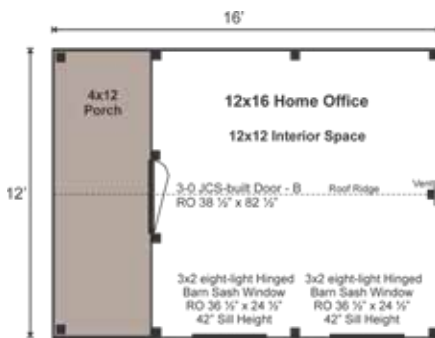

12X16 HOME OFFICE

STORAGE
SOLUTIONS

STORAGE
SOLUTIONS

12X16 HOME OFFICE COMPLETE PRE-CUT KIT

Base Area: 192 sq. ft.

Total Interior Area: 144 sq. ft.

Porch Area: 48 sq. ft.

Recommended Foundation:
6–8" Crushed Gravel

Overall Dimensions: 10'6"H
x 13'2"W x 17'2"D

Estimated Weight: 5400 lbs

Floor System

2 (qty) 6x6x16' Hemlock Skids

2"x6" rough sawn Hemlock
Joists 24" On Center

¾" CDX Plywood Floor Decking

1" rough sawn Hemlock Porch Decking

Floor Weight Rating: 25 lbs/sq. ft.

Walls

4"x4" Hemlock Post and Beam Wall Framing

Wall Height: 82"

Siding: 1" rough sawn Pine Board & Batten

1" rough sawn Pine Corner, Door
& Window Trim & 2" rough sawn
Pine Fascia & Shadow Trim