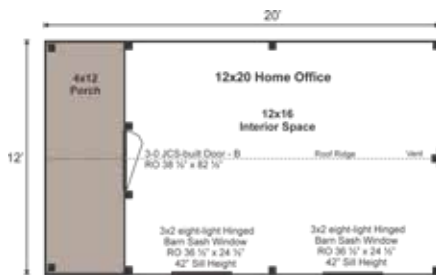

12X20 HOME OFFICE

STORAGE SOLUTIONS

STORAGE SOLUTIONS

12X20 HOME OFFICE FULLY ASSEMBLED

Base Area: 240 sq. ft.
Total Interior Area: 192 sq. ft.
Porch Area: 48 sq. ft.
Recommended Foundation:
8-10" Crushed Gravel
Overall Dimensions: 10'6"H
x 13'2"W x 21'2"D
Estimated Weight: 6500 lbs

Floor System

2 (qty) 6x6x20' Hemlock Skids
2"x6" rough sawn Hemlock Joists 24" On Center
¾" CDX Plywood Floor Decking
1" rough sawn Hemlock Porch Decking
Floor Weight Rating: 25 lbs/sq. ft.

Walls

4"x4" Hemlock Post and Beam Wall Framing
Wall Height: 82"
Siding: 1" rough sawn Pine Board & Batten
1" rough sawn Pine Corner, Door & Window Trim & 2" rough sawn Pine Fascia & Shadow Trim