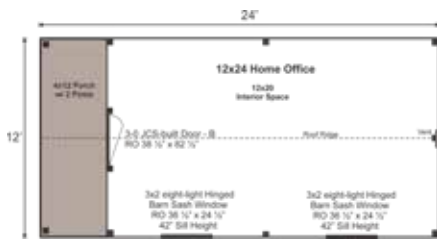

FULLY ASSEMBLED:

A weather tight shell. Specifications are the same as a PCK. Fully assembled prefabricated sheds and cottage buildings deliver exclusively to the northeast USA.

EVERY KIT INCLUDES

- Color Coded
- Part Numbered
- Step-by-Step Instructions
- & All Fastening Hardware Included

Additional Sizes:

12X16 | 12X20 | 12X24 | 12X26 | 12X30 | 12X40

Additional Types:

FRAME ONLY KIT | COMPLETE KIT | FULLY ASSEMBLED | 3-SEASON KIT | 4-SEASON KIT

Configure Yours at

WWW.JAMAICACOTTAGESHOP.COM