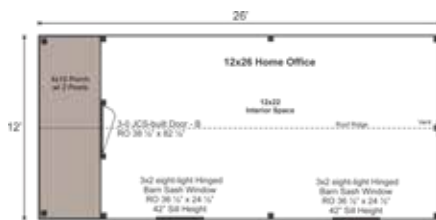

FULLY ASSEMBLED:

A weather tight shell. Specifications are the same as a PCK. Fully assembled prefabricated sheds and cottage buildings deliver exclusively to the northeast USA.

EVERY KIT INCLUDES

- Color Coded
- Part Numbered
- Step-by-Step Instructions
- & All Fastening Hardware Included

Additional Sizes:

12X16 | 12X20 | 12X24 | 12X26 | 12X30 | 12X40

Additional Types:

FRAME ONLY KIT | COMPLETE KIT | FULLY ASSEMBLED | 3-SEASON KIT | 4-SEASON KIT

Configure Yours at

WWW.JAMAICACOTTAGESHOP.COM

©2020 Jamaica Cottage Shop, Inc. • 1-802-210-1249 • www.JamaicaCottageShop.com