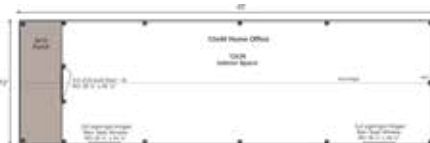

FULLY ASSEMBLED:

A weather tight shell. Specifications are the same as a PCK. Fully assembled prefabricated sheds and cottage buildings deliver exclusively to the northeast USA.

EVERY KIT INCLUDES

- Color Coded
- Part Numbered
- Step-by-Step Instructions
- & All Fastening Hardware Included

Additional Sizes:

12X16 | 12X20 | 12X24 | 12X26 | 12X30 | 12X40

Additional Types:

FRAME ONLY KIT | COMPLETE KIT | FULLY ASSEMBLED | 3-SEASON KIT | 4-SEASON KIT

Configure Yours at

WWW.JAMAICACOTTAGESHOP.COM

©2020 Jamaica Cottage Shop, Inc. • 1-802-210-1249 • www.JamaicaCottageShop.com