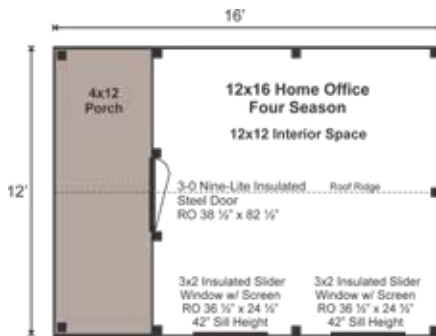

12X16 HOME OFFICE

LIVING SOLUTIONS

LIVING SOLUTIONS

12X16 HOME OFFICE 4-SEASON PRE-CUT KIT

Base Area: 192 sq. ft.

Total Interior Area: 144 sq. ft.

Porch Area: 48 sq. ft.

Recommended Foundation:
10-12" Crushed Gravel

Overall Dimensions: 10'6"H x 13'8"W x 17'8"D

Estimated Weight: 8700 lbs

Floor System

- 2 (qty) 6x6x16' Hemlock Skids
- 2"x6" Kiln Dried Spruce Joists 24" On Center
- 3/4" CDX Plywood Floor Decking
- 1" rough sawn Hemlock Porch Decking
- Floor Vapor Barrier
- 5 1/2" Fiberglass Insulation (R21)
- Under Deck Sheathing: 3/8" Plywood
- Floor Weight Rating: 25 lbs/sq. ft.

Walls

- 4"x4" Hemlock Post and Beam Wall Framing
- Wall Height: 82"
- Wall Vapor Barrier
- Foil Backed Rigid Foam Insulation (R13)
- Shiplap Pine Interior Sheathing
- Siding: 1" rough sawn Pine Board & Batten
- 1" rough sawn Pine Corner, Door & Window Trim & 2" rough sawn Pine Fascia & Shadow Trim

- Estimated Assembly Time: Two People: 68 hrs
- Estimated Shipping Cube Sizes
- Cube 1: 42"x48"x192" Cube 2: 42"x48"x192"

4-SEASON KITS:

The package includes the complete kit plus vapor barrier, insulation, solid pine roof sheathing, ship lap pine interior wall and ceiling sheathing, double-pane, energy efficient windows and an insulated steel door.