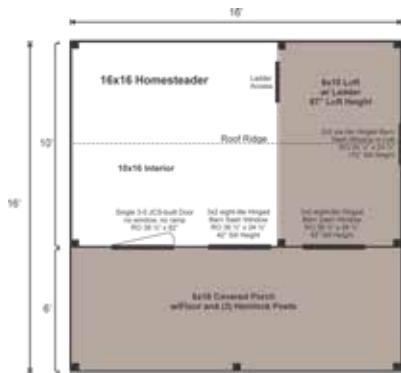

COMPLETE Pre-Cut Kit

16X16 HOMESTEADER

STORAGE
SOLUTIONS

STORAGE
SOLUTIONS

Adorned with a large 6' deep front porch, modest loft, and 14'9" peak height; the Homesteader exhibits an abundance of storage space. The porch is large enough for a couple of rocking chairs or a hammock, perfect to unwind on.

16X16 HOMESTEADER COMPLETE PRE-CUT KIT

Base Area: 256 sq. ft.

Loft Area: 60 sq. ft.

Total Interior Area: 220 sq. ft.

Porch Area: 96 sq. ft.

Recommended Foundation:
10-12" Crushed Gravel

Overall Dimensions: 14'9"H x 17'2"W x 16'8"D

Estimated Weight: 9200 lbs

Floor System

- 3 (qty) 6x6x16' Hemlock Skids
- 2"x6" rough sawn Hemlock Joists 24" On Center
- 3/4" CDX Plywood Floor Decking
- 1" rough sawn Hemlock Porch Decking
- Floor Weight Rating: 25 lbs/sq. ft.

Loft

- 6x10
- Ladder Access
- 2"x4" rough sawn Hemlock Joists 24" on center
- Smooth Shiplap Pine Loft Decking
- Weight Rating 10 lbs / sqft

Walls

- 4"x4" Hemlock Post and Beam Wall Framing
- Wall Height: 96"
- Siding: 1" rough sawn Pine Board & Batten