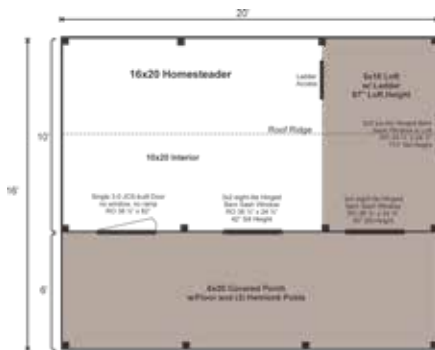

COMPLETE Pre-Cut Kit

16X20 HOMESTEADER

STORAGE
SOLUTIONS

Adorned with a large 6' deep front porch, modest loft, and 14'9" peak height; the Homesteader exhibits an abundance of storage space. The porch is large enough for a couple of rocking chairs or a hammock, perfect to unwind on.

STORAGE
SOLUTIONS

16X20 HOMESTEADER COMPLETE PRE-CUT KIT

Base Area: 320 sq. ft.

Loft Area: 60 sq. ft.

Total Interior Area: 260 sq. ft.

Porch Area: 120 sq. ft.

Recommended Foundation:
10–12" Crushed Gravel

Overall Dimensions: 14'9"H x 17'2"W x 20'8"D

Estimated Weight: 9800 lbs

Floor System

- 3 (qty) 6x6x20' Hemlock Skids
- 2"x6" rough sawn Hemlock Joists 24" On Center
- ¾" CDX Plywood Floor Decking
- 1" rough sawn Hemlock Porch Decking
- Floor Weight Rating: 25 lbs/sq. ft.

Loft

- 6x10
- Ladder Access
- 2"x4" rough sawn Hemlock Joists 24" on center
- Smooth Shiplap Pine Loft Decking
- Weight Rating 10 lbs / sqft

Walls

- 4"x4" Hemlock Post and Beam Wall Framing
- Wall Height: 96"
- Siding: 1" rough sawn Pine Board & Batten