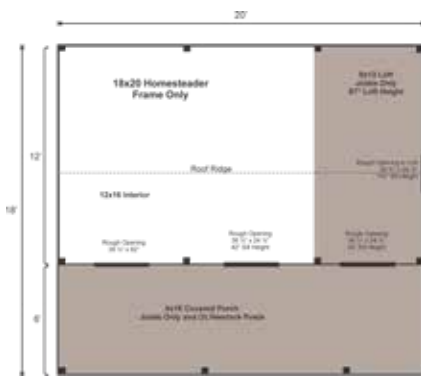

FRAME ONLY

Pre-Cut Kit

18X20 HOMESTEADER

STORAGE SOLUTIONS

STORAGE SOLUTIONS

Adorned with a large 6' deep front porch, modest loft, and 14'9" peak height; the Homesteader exhibits an abundance of storage space. The porch is large enough for a couple of rocking chairs or a hammock, perfect to unwind on.

18X20 HOMESTEADER FRAME ONLY PRE-CUT KIT

Base Area: 360 sq. ft.

Loft Area: 72 sq. ft.

Total Interior Area: 312 sq. ft.

Porch Area: 120 sq. ft.

Recommended Foundation:
8-10" Crushed Gravel

Overall Dimensions:
14'9"H x 18'W x 20'D

Estimated Weight: 6600 lbs

Floor System

3 (qty) 6x6x20' Hemlock Skids

2"x6" rough sawn Hemlock
Joists 24" On Center

Loft

6x12

Ladder Access

2"x4" rough sawn Hemlock
Joists 24" on center

Walls

4"x4" Hemlock Post and
Beam Wall Framing

Wall Height: 96"

The frame only kit includes rough sawn hemlock floor, wall and roof framing, plus hardware and step-by-step DIY building instructions. Note: Pictures may reflect client upgrades and modifications that do not come standard.