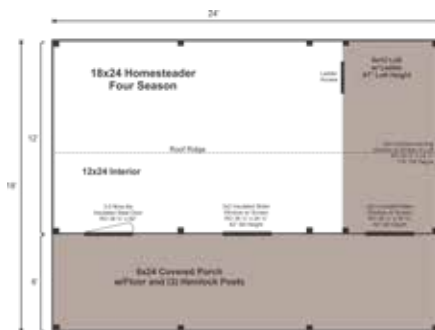

4-SEASON Pre-Cut Kit

It's similar to the Vermont Cottage but with a smaller footprint and a larger porch. The Homesteader is an excellent tiny house with a loft and plenty of windows. The porch is large enough for a couple of rocking chairs or a hammock.

18X24 HOMESTEADER

LIVING SOLUTIONS

LIVING SOLUTIONS

18X24 HOMESTEADER 4-SEASON PRE-CUT KIT

Base Area: 432 sq. ft.
Loft Area: 72 sq. ft.
Total Interior Area: 360 sq. ft.
Porch Area: 144 sq. ft.
Recommended Foundation:
Compacted 12" Crushed Gravel
Overall Dimensions: 14'9"H x 19'8"W x 24'11"D
Estimated Weight: 22400 lbs

Floor System

3 (qty) 6x6x24' Hemlock Skids
2"x6" Kiln Dried Spruce Joists 24" On Center
¾" CDX Plywood Floor Decking
1" rough sawn Hemlock Porch Decking
Floor Vapor Barrier
5½" Fiberglass Insulation (R21)
Under Deck Sheathing: ¾" Plywood
Floor Weight Rating: 25 lbs/sq. ft.

Loft

6x12
Ladder Access
2"x4" rough sawn Hemlock Joists 24" on center
Smooth Shiplap Pine Loft Decking
Weight Rating 10 lbs / sqft

Walls

4"x4" Hemlock Post and Beam Wall Framing
Wall Height: 96"
Wall Vapor Barrier
Foil Backed Rigid Foam Insulation (R13)

The 4-season kit includes the complete kit plus insulation throughout, roof sheathing, interior shiplap pine wall and ceiling sheathing, double pane windows and an insulated door. Note: Pictures may reflect client upgrades and modifications that do not come standard.

Shiplap Pine Interior Sheathing

Siding: 1" rough sawn Pine Board & Batten

1" rough sawn Pine Corner, Door & Window Trim & 2" rough sawn Pine Fascia & Shadow Trim

Roof

Gable Roof Style

Roof Pitch: 12/12 Porch: 3/12

2"x6" Kiln Dried Spruce Rafters 24" On Center

1"x6" Kiln Dried Spruce Exposed Collar Ties

1" rough sawn Solid Barn Board Roof Sheathing

Roof Vapor Barrier

5½" Fiberglass Insulation (R21)